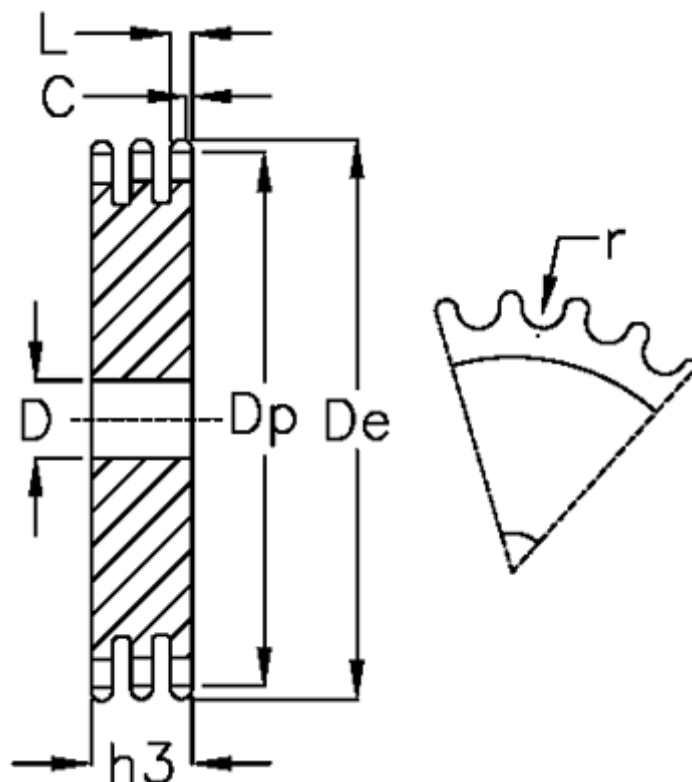

Article number: 616023003049

Description: Plate wheel 06 B-3 Z=49 triplex

Measures

C	= 1
D	= 16
De	= 152.7
Dp	= 148.66
For chain size	= 3/8 x 7/32
For chain type	= 06 B-3
h3	= 25.6
L	= 5.2

Number of teeth	= 49
r	= 6.35